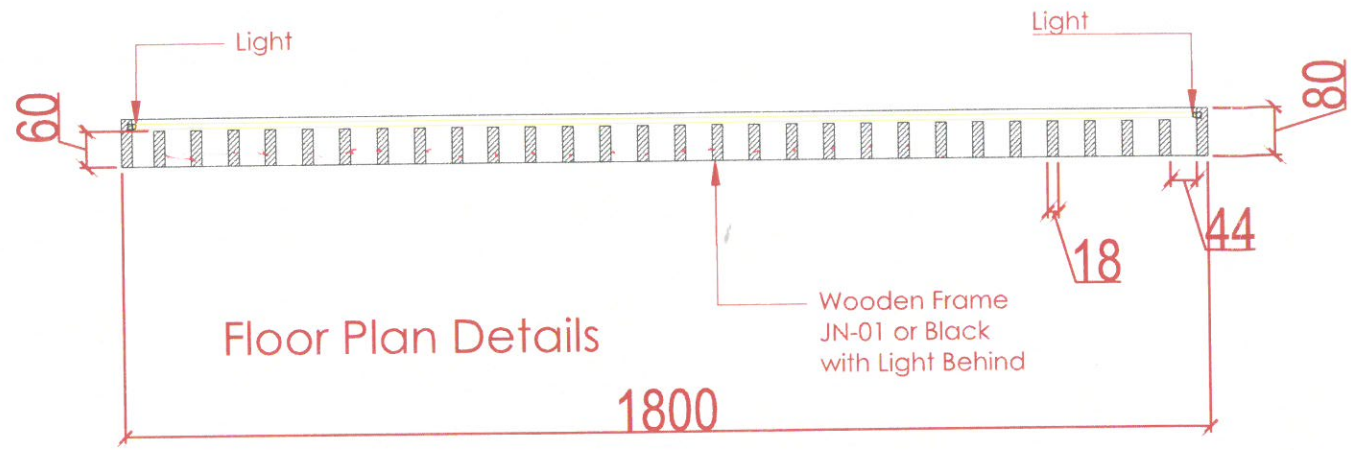

RECEPTION AREA

WOODEN BACK WALL WITH LIGHT

4TH Floor

579