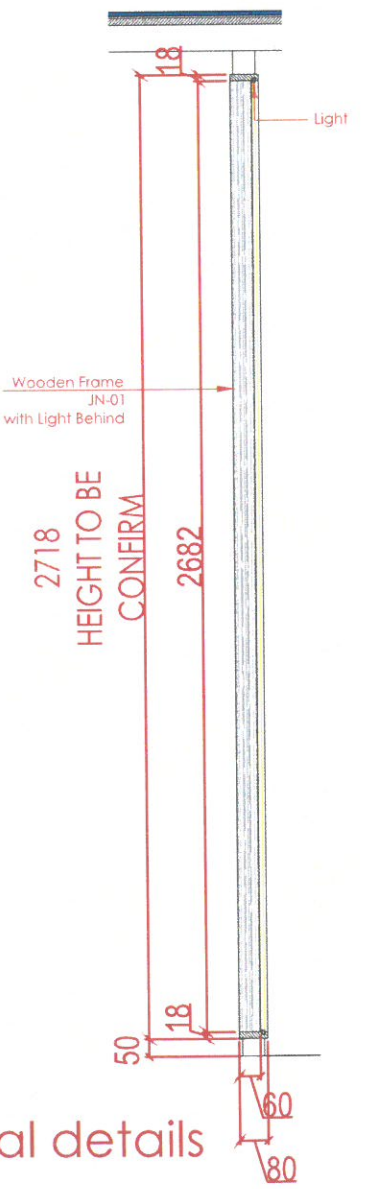

FINISHES

JN-01
Wooden
Frame JN-01

Oak Veneer to match walnut
TBD