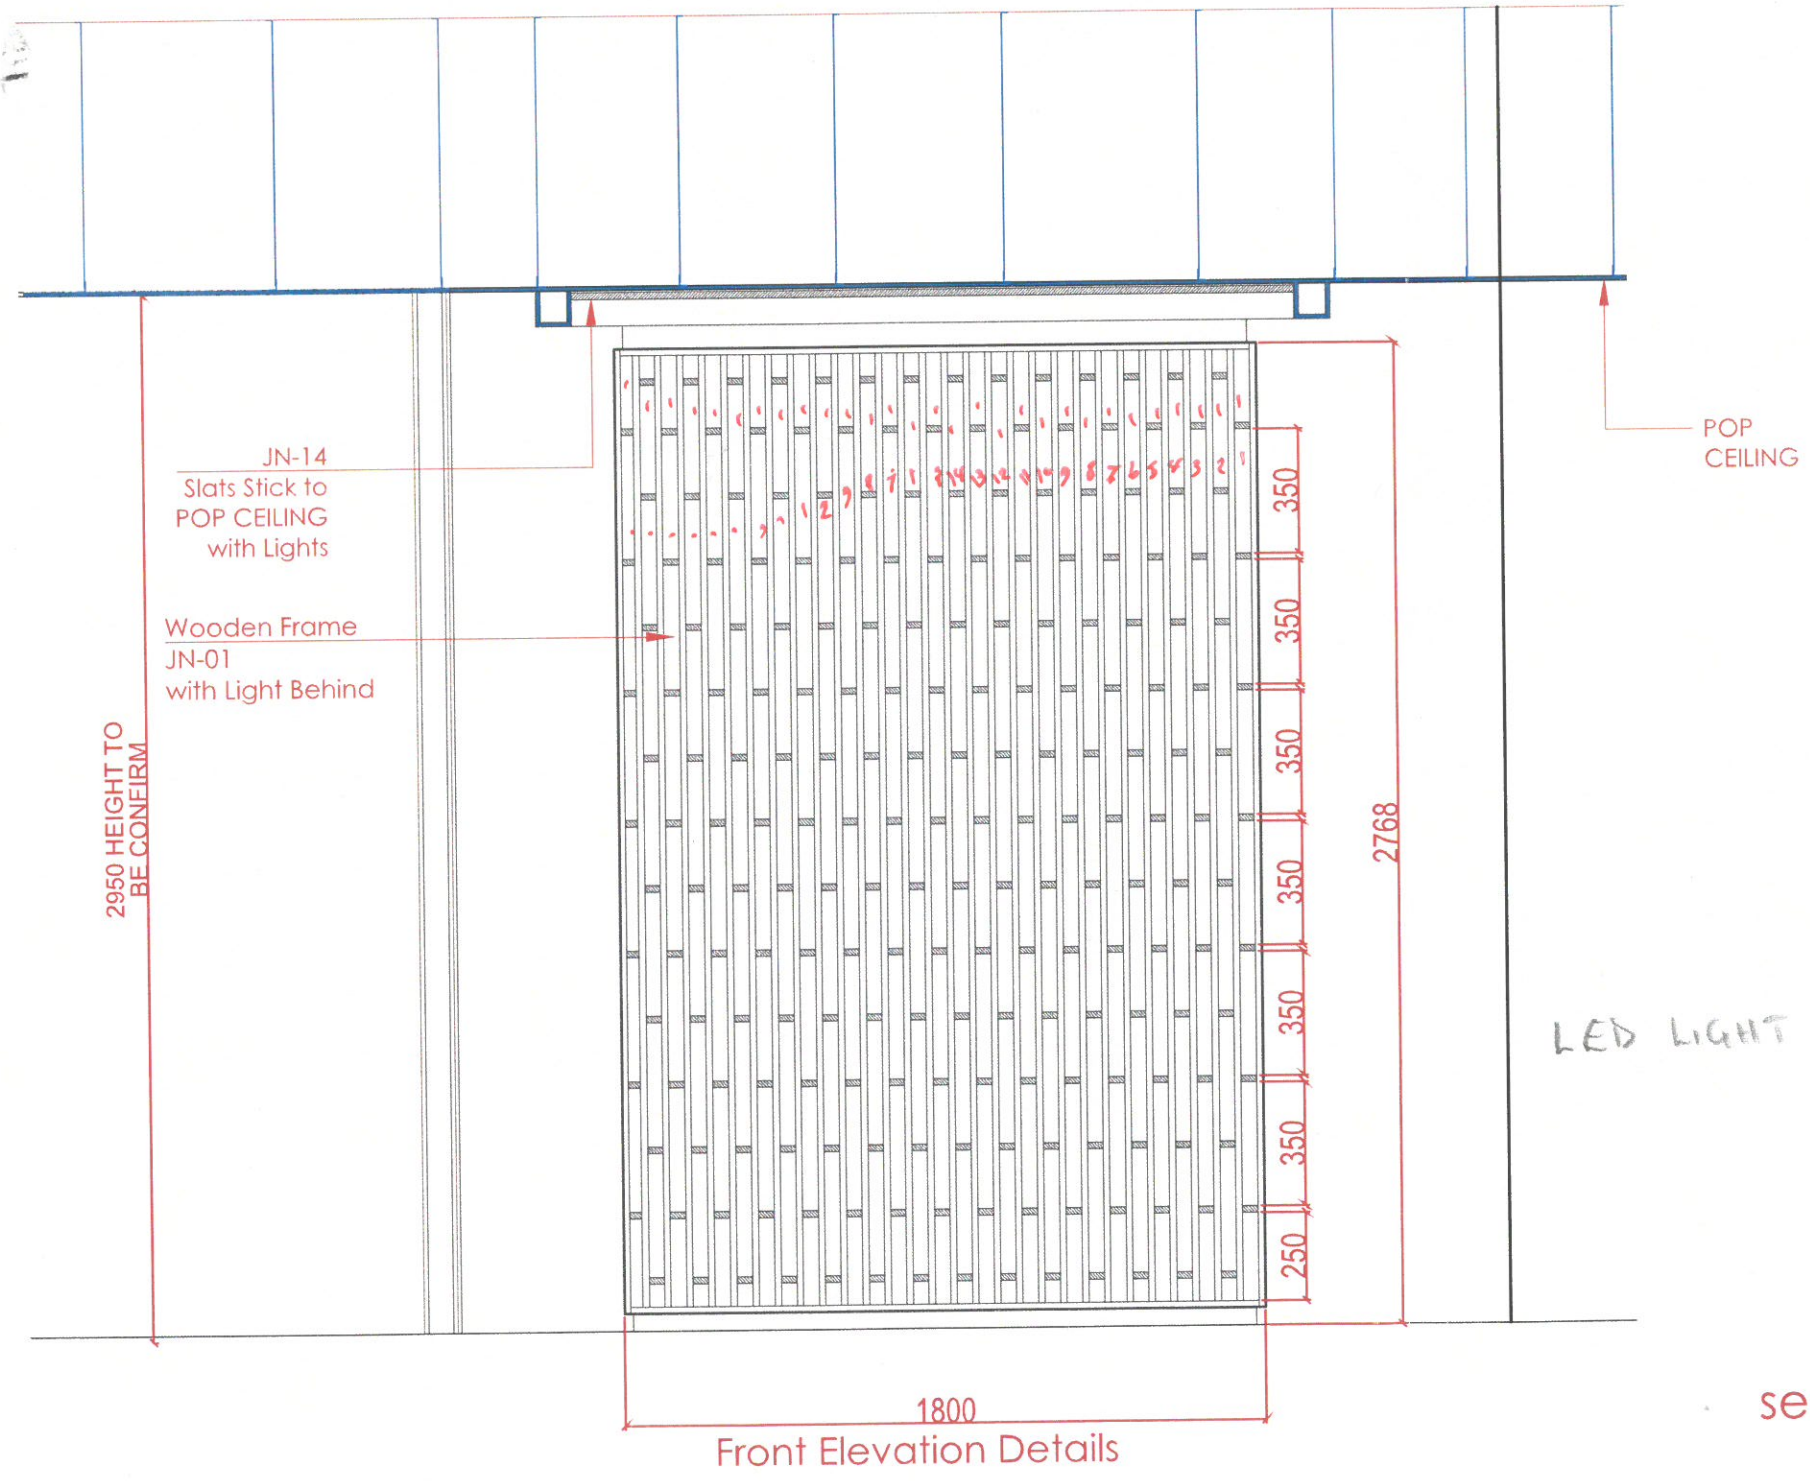

FINISHES

JN-01
Wooden
Frame JN-01

Oak Veneer to match walnut
TBD